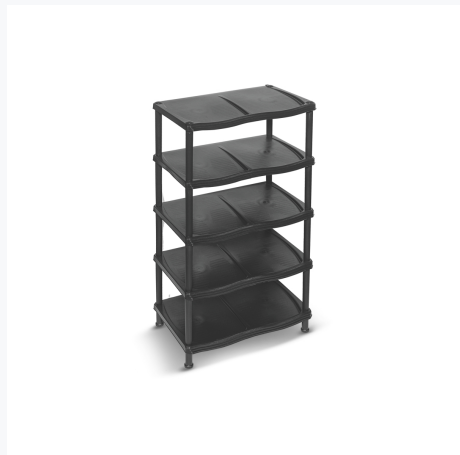

TROLLEYS & DRAWERS

MULTI SET

SKU B109-2

Multi set from Burdem Plastik's Trolleys & Drawers range. Manufactured in our facility in Studeničani, North Macedonia from food-safe polypropylene (PP). Sold per 5-unit carton. Net weight: 1654 g per piece. Trade reference: **B109-2**.

Specifications

Material	PP (polypropylene)
Pack size	5 units / carton
B-ref	B109-2
Origin	Manufactured in North Macedonia
Brand	Burdem
Net weight	1.654 kg